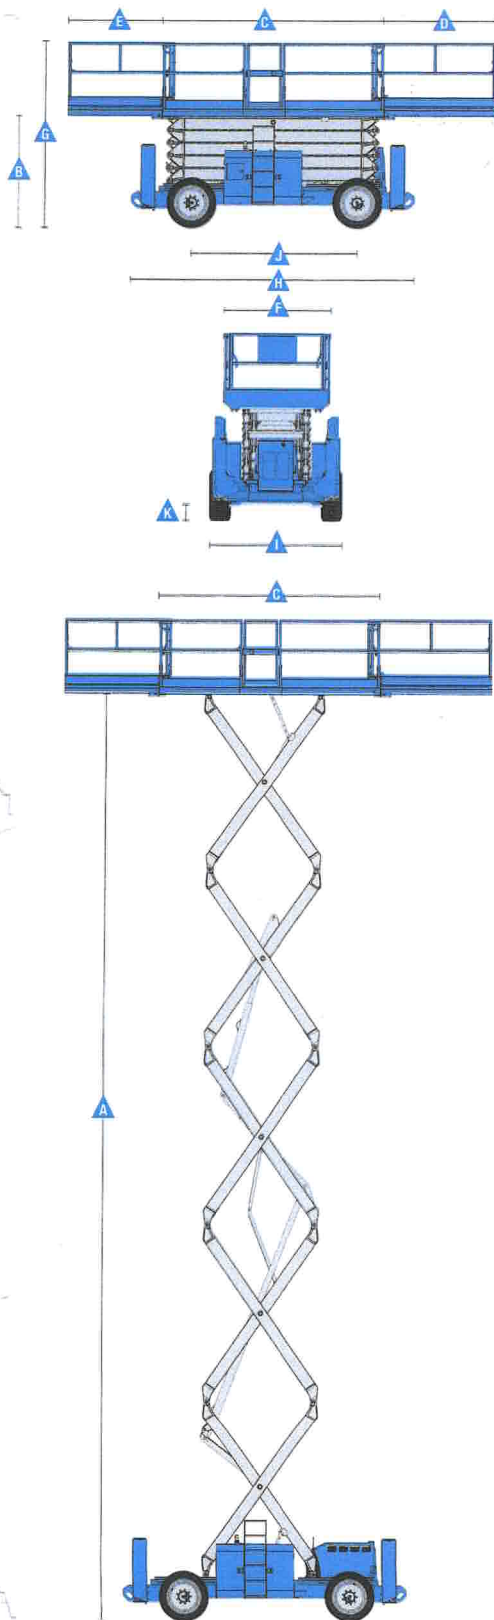

Self-Propelled Scissor Lifts

GS™ -3384 RT

Specifications

Model	GS-3384 RT	
Measurements	US	Metric
Working height maximum*	39 ft	12.06 m
▲ Platform height maximum	33 ft	10.06 m
▲ Platform height - stowed**	5 ft 1 in	1.55 m
▲ Platform length:		
▲ outside, extended - single deck	13 ft .5 in	3.98 m
▲ outside, extended - dual deck	17 ft 6.25 in	5.34 m
▲ Slide-out platform extension deck - front	5 ft	1.52 m
▲ Slide-out platform extension deck - rear	4 ft	1.22 m
▲ Platform width - outside	6 ft	1.83 m
▲ Height - stowed: folding guardrails	8 ft 9.5 in	2.68 m
rails lowered	6 ft 6.75 in	2.0 m
▲ Length - stowed: single deck	12 ft 11.25 in	3.94 m
dual deck	13 ft 5 in	3.98 m
with outriggers	16 ft	4.88 m
▲ Width: standard tires	7 ft	2.13 m
high flotation tires	7 ft 11 in	2.41 m
▲ Wheelbase	9 ft 4 in	2.84 m
▲ Ground clearance - center	13 in	.33 m

Productivity

Maximum platform occupancy	7	7
Lift capacity	2,500 lbs	1,134 kg
Lift capacity - extension deck	500 lbs	227 kg
Drive speed - stowed	4.0 mph	6.4 km/h
Drive speed - raised	0.7 mph	1.1 km/h
Gradeability - stowed***	50%	
Maximum outrigger leveling: front to back	7°	
side to side	12°	
Turning radius - inside	10 ft 1.5 in	3.09 m
Turning radius - outside	19 ft 6 in	5.94 m
Raise/lower speed	45/29 sec	
Controls	proportional	
Drive	four wheel	
Tires - foam-filled rough terrain	10 x 31 in	25 x 79 cm

Power

Power source	Ford DSG-423 4 cylinder gas/LPG 75 hp (56 kW)	
	Deutz D2011L031 3 cylinder diesel 49 hp (36 kW) air cooled	
Auxiliary Power unit	12 V DC	
Fuel tank capacity	30 gal	113.6 L
Hydraulic system capacity	30 gal	113.6 L

Weight****

	12,005 lbs	5,445 kg
with outriggers	13,680 lbs	6,205 kg

Standards Compliance

ANSI A92.6, CSA B354.2, CE Compliance, AS 1418.10

* The metric equivalent of working height adds 2 m to platform height. U.S. adds 6 ft to platform height.